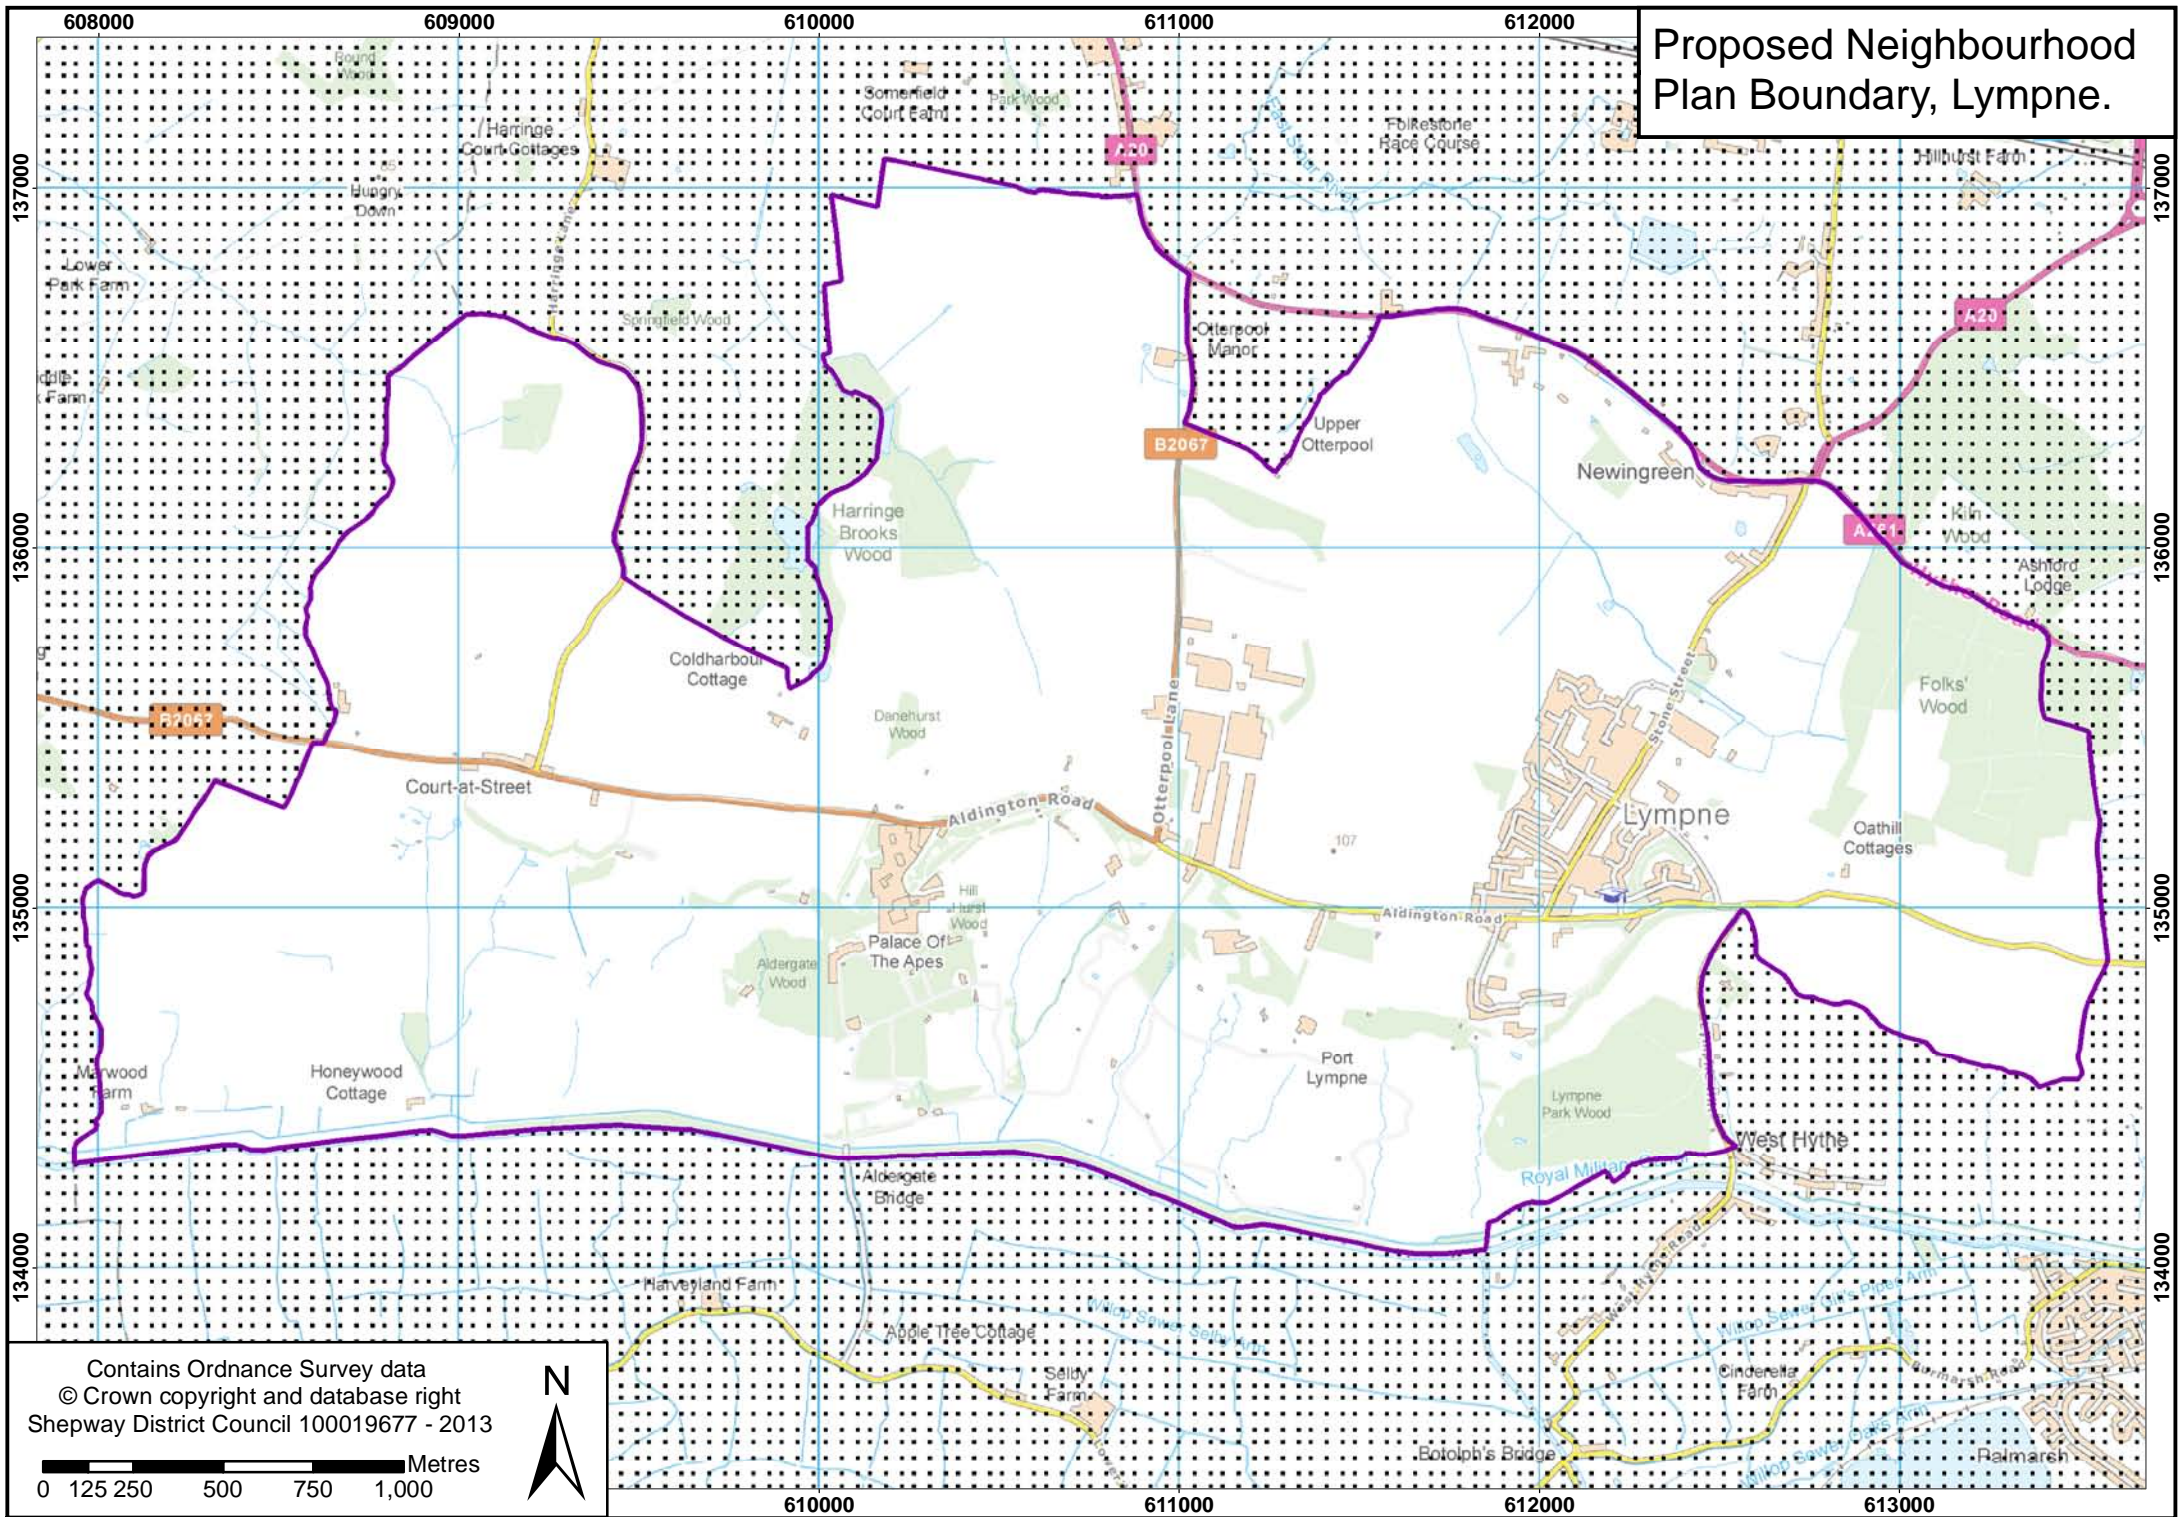

Proposed Neighbourhood Plan Boundary, Lympne.

Contains Ordnance Survey data
© Crown copyright and database right
Shepway District Council 100019677 - 2013

0 125 250 500 750 1,000 Metres